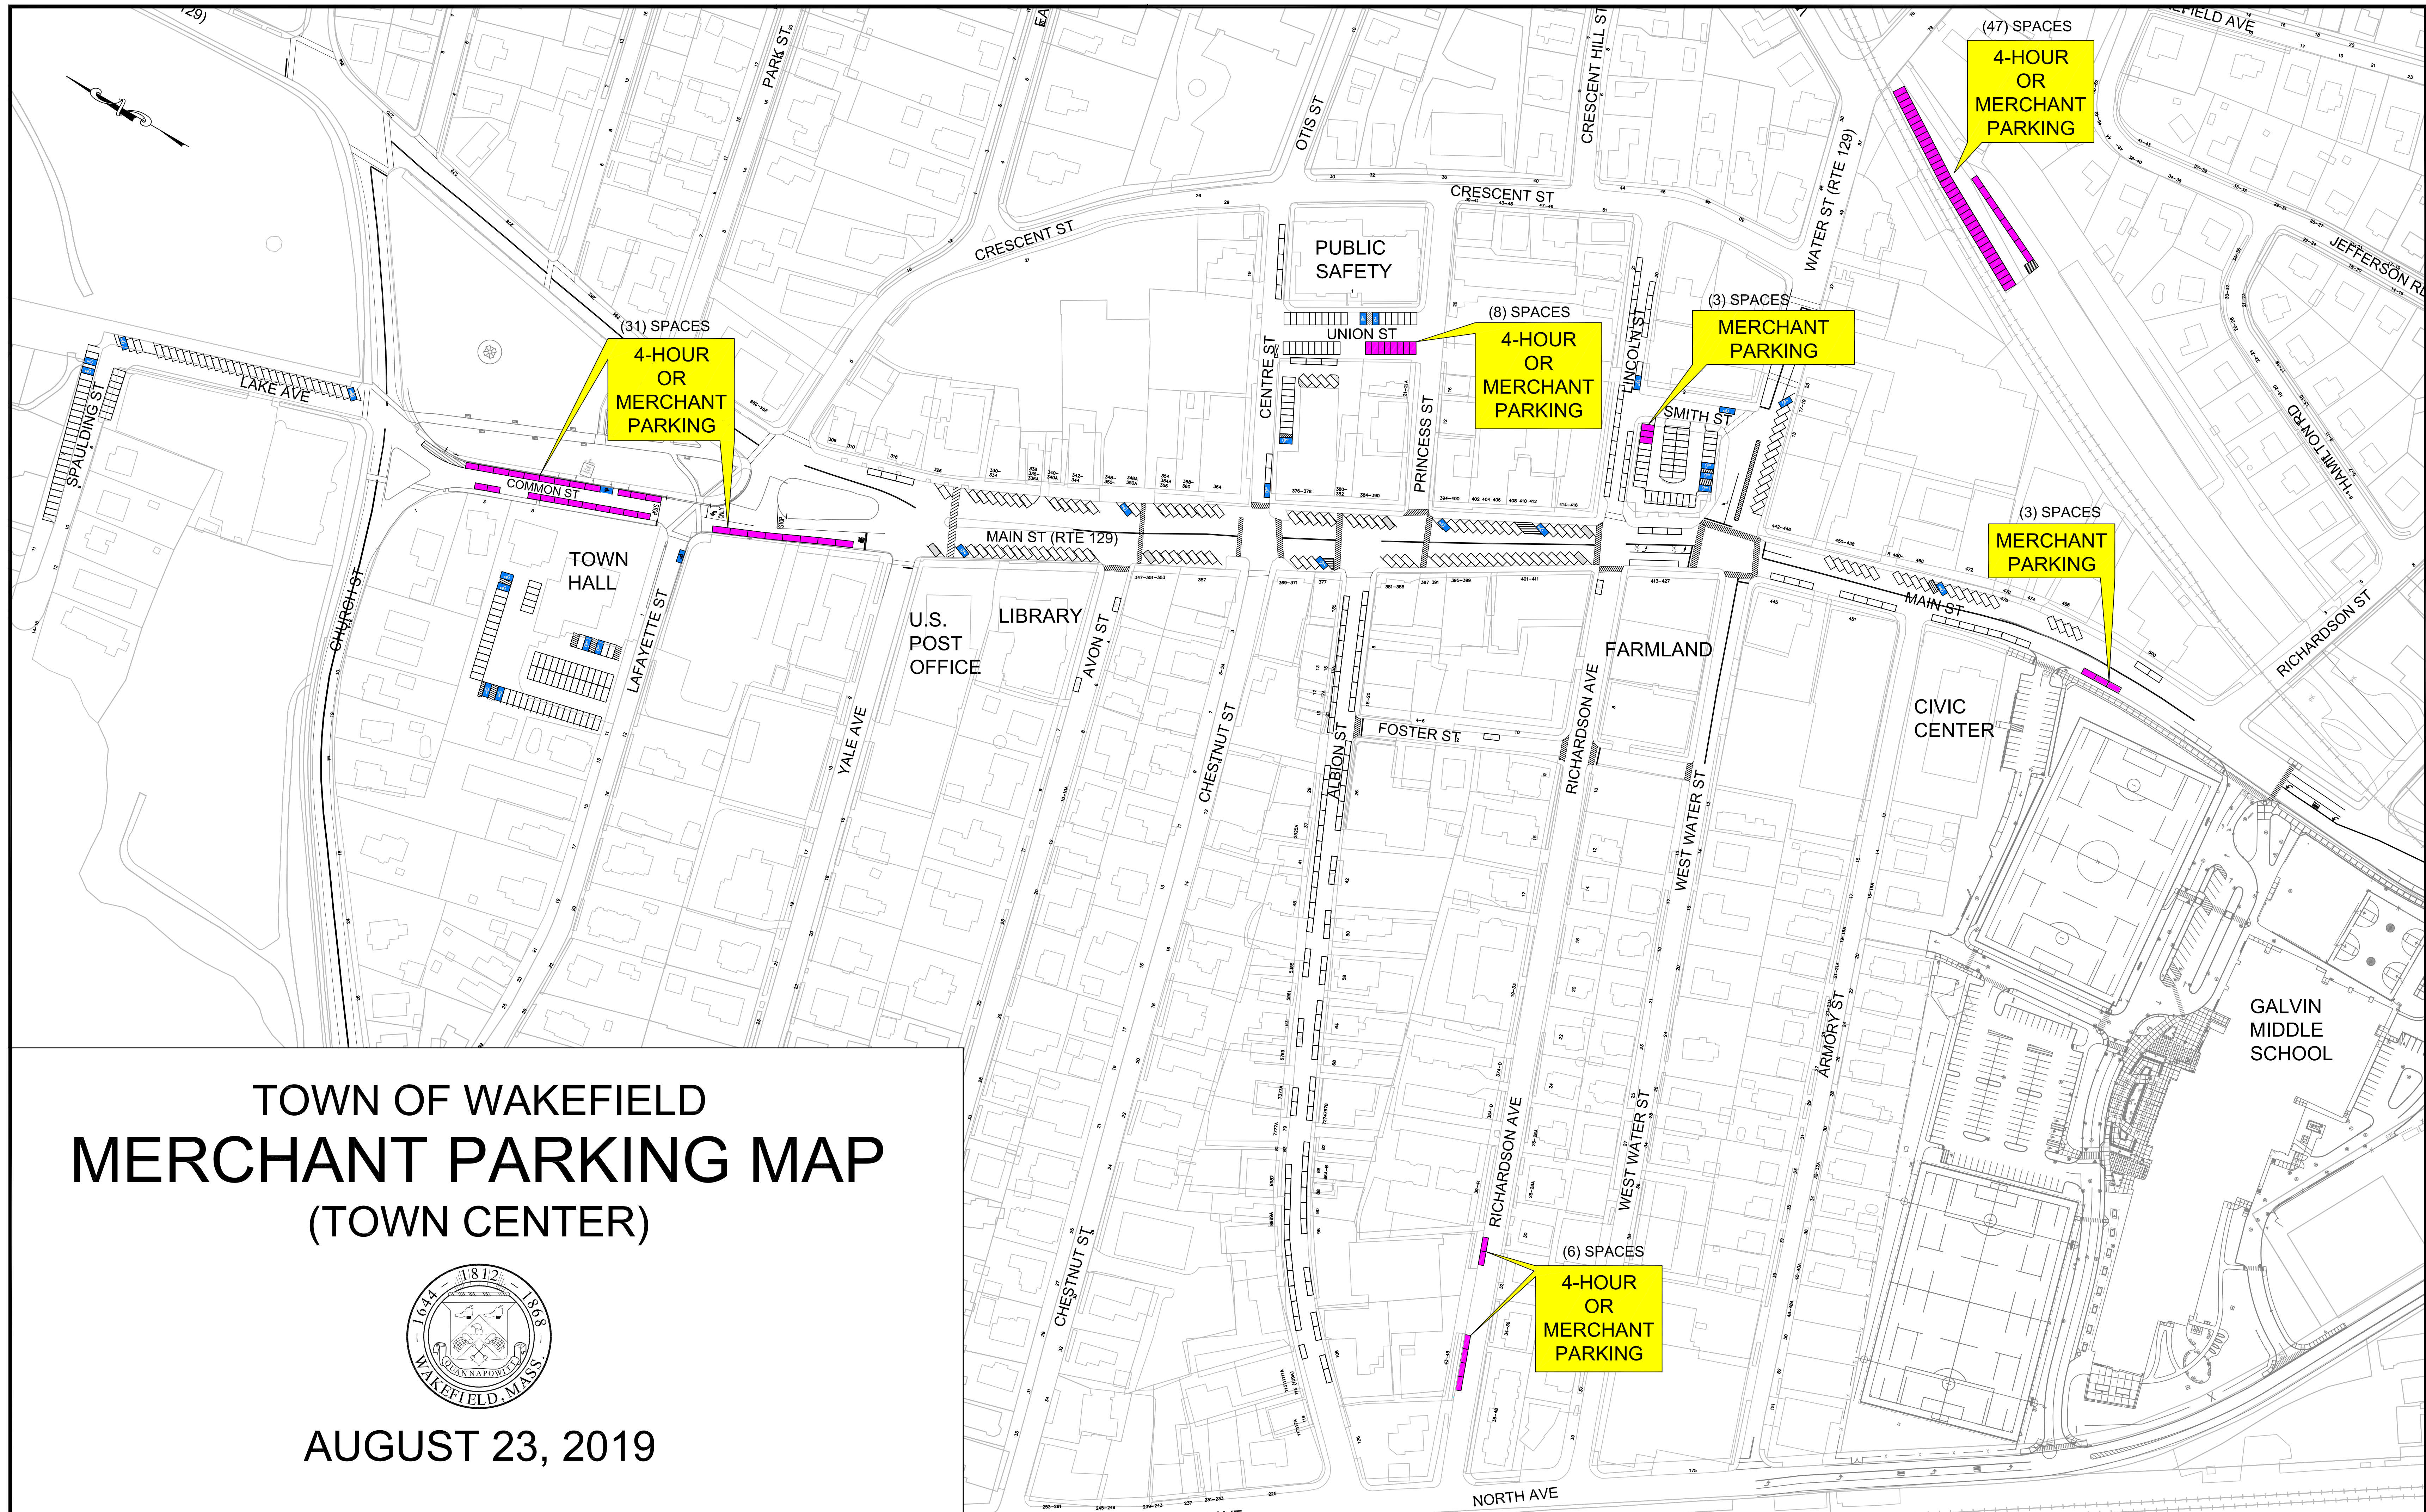

# TOWN OF WAKEFIELD MERCHANT PARKING MAP

(TOWN CENTER)

AUGUST 23, 2019

TOWN OF WAKEFIELD  
MERCHANT PARKING MAP  
(GREENWOOD AREA)

AUGUST 23, 2019