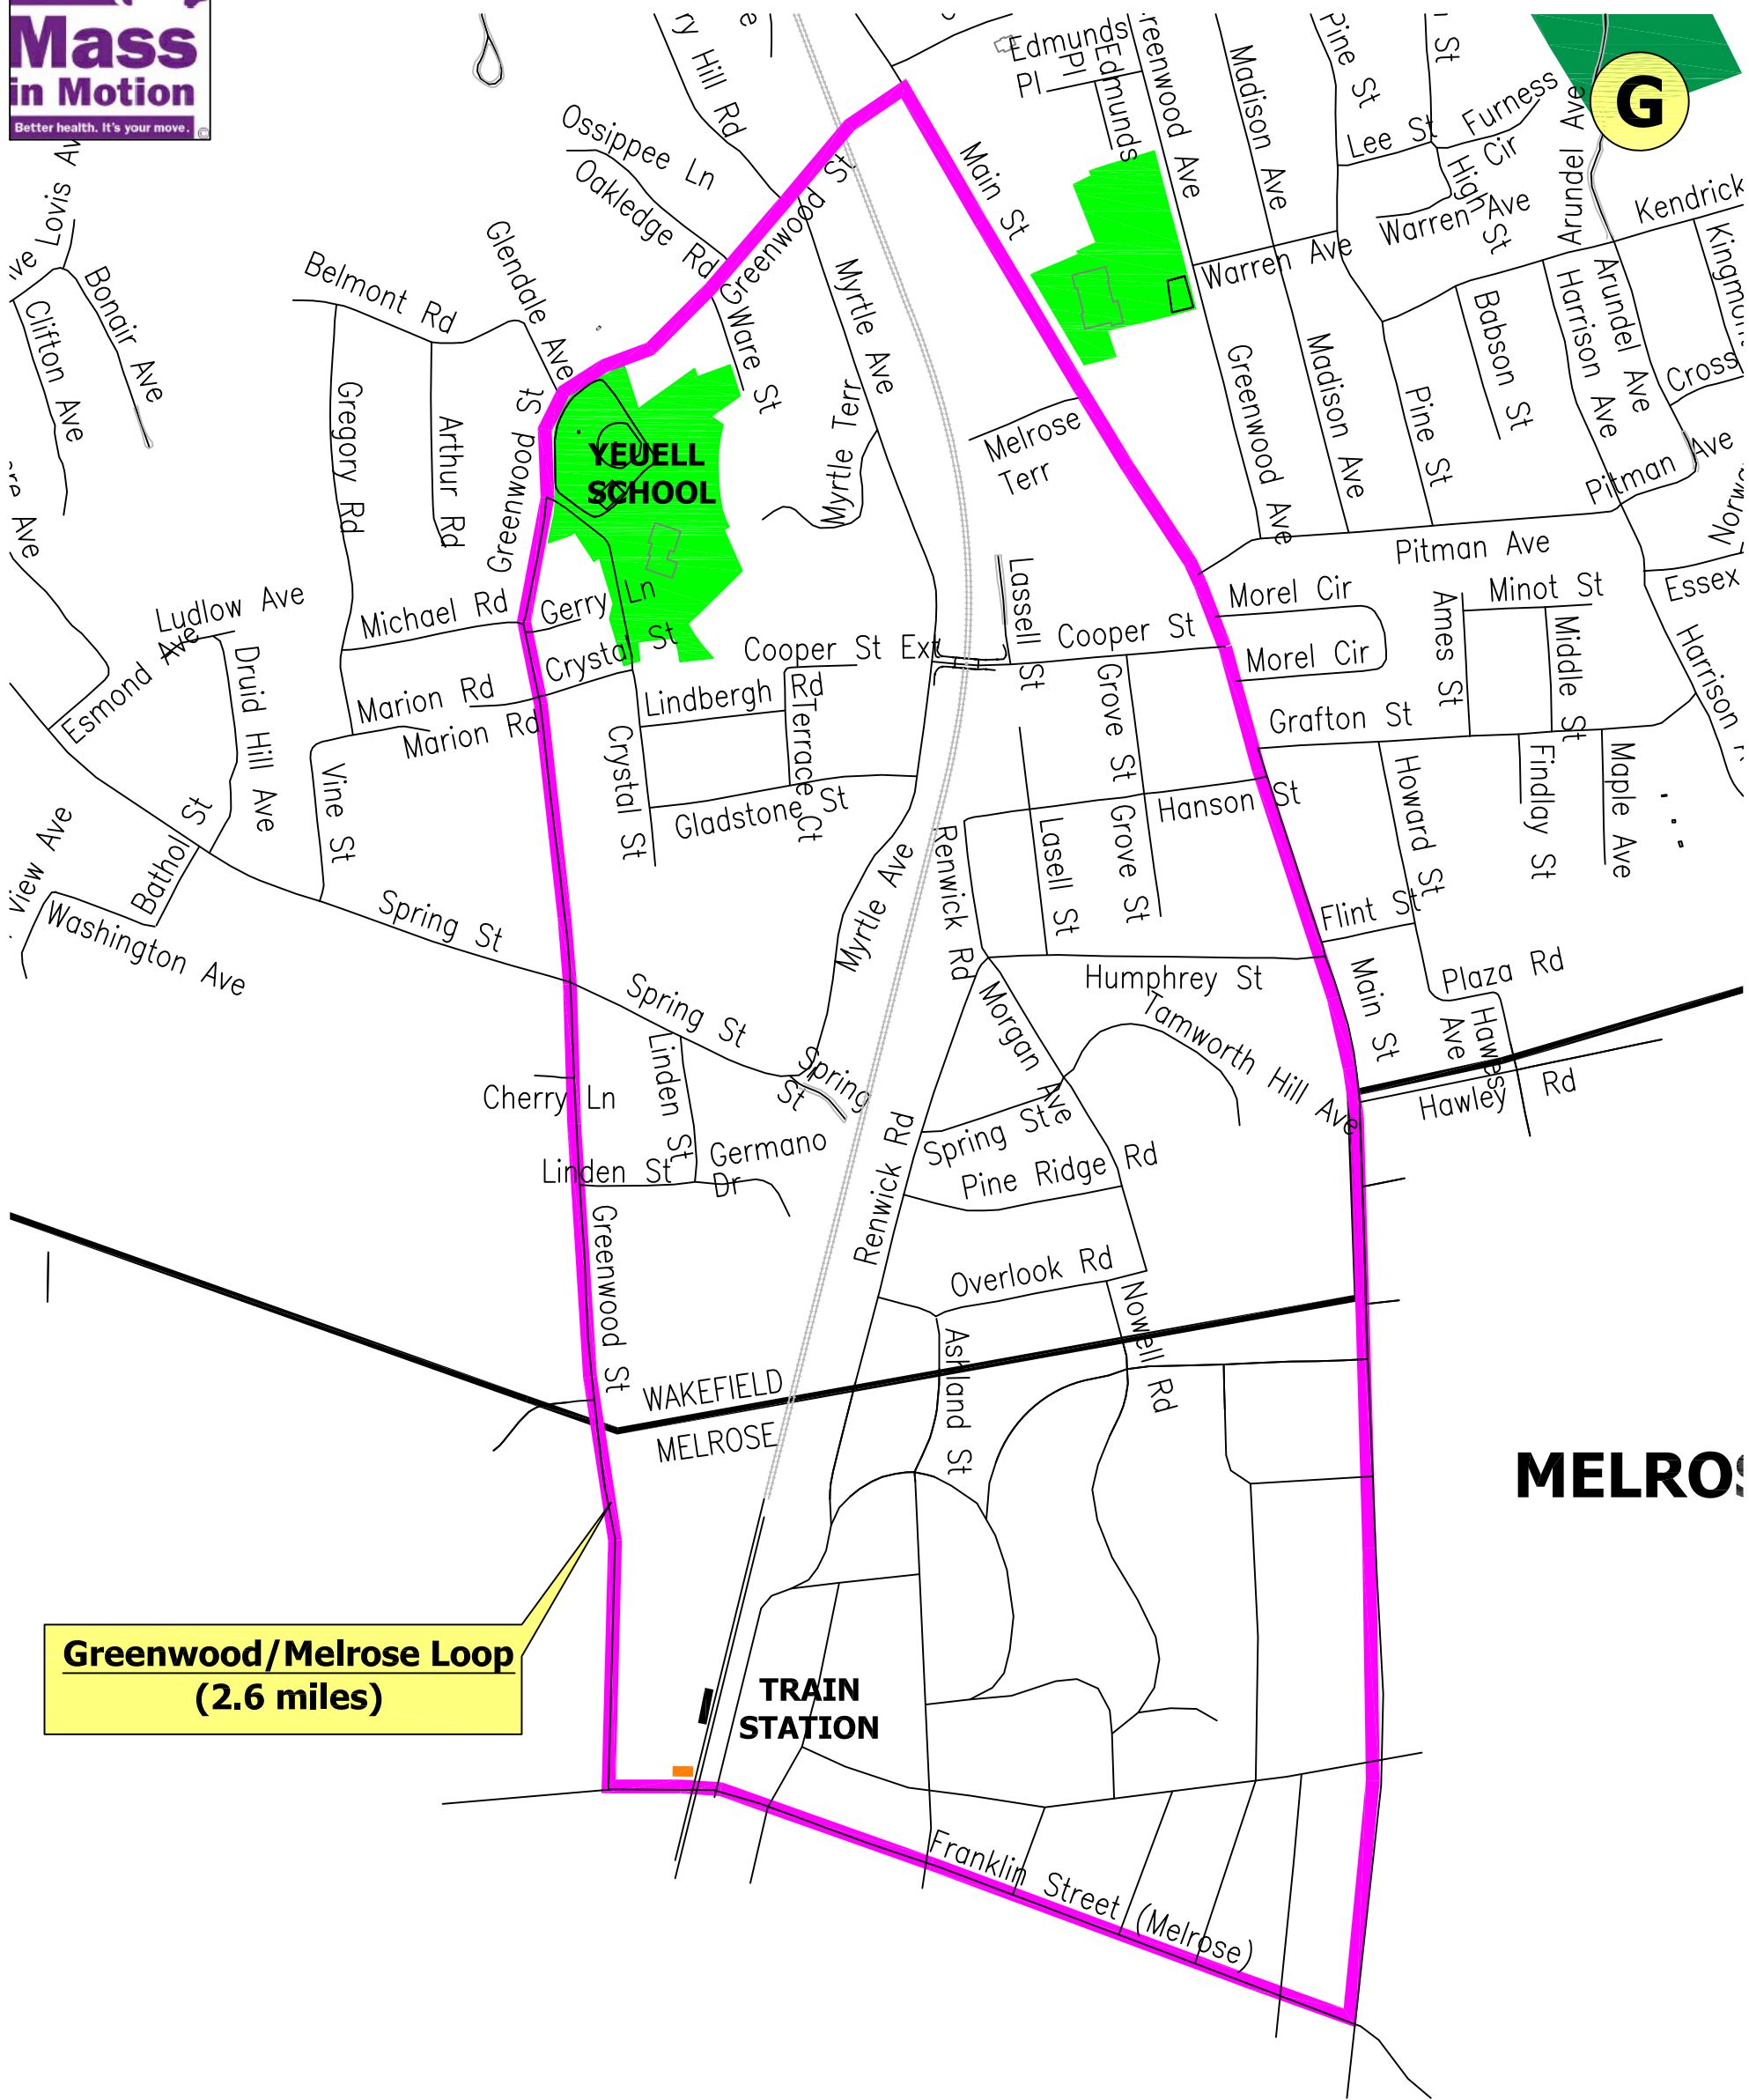

walk Wakefield

"Mass In Motion"

**Greenwood/Melrose Loop
(2.6 miles)**

**TRAIN
STATION**

MELROSE