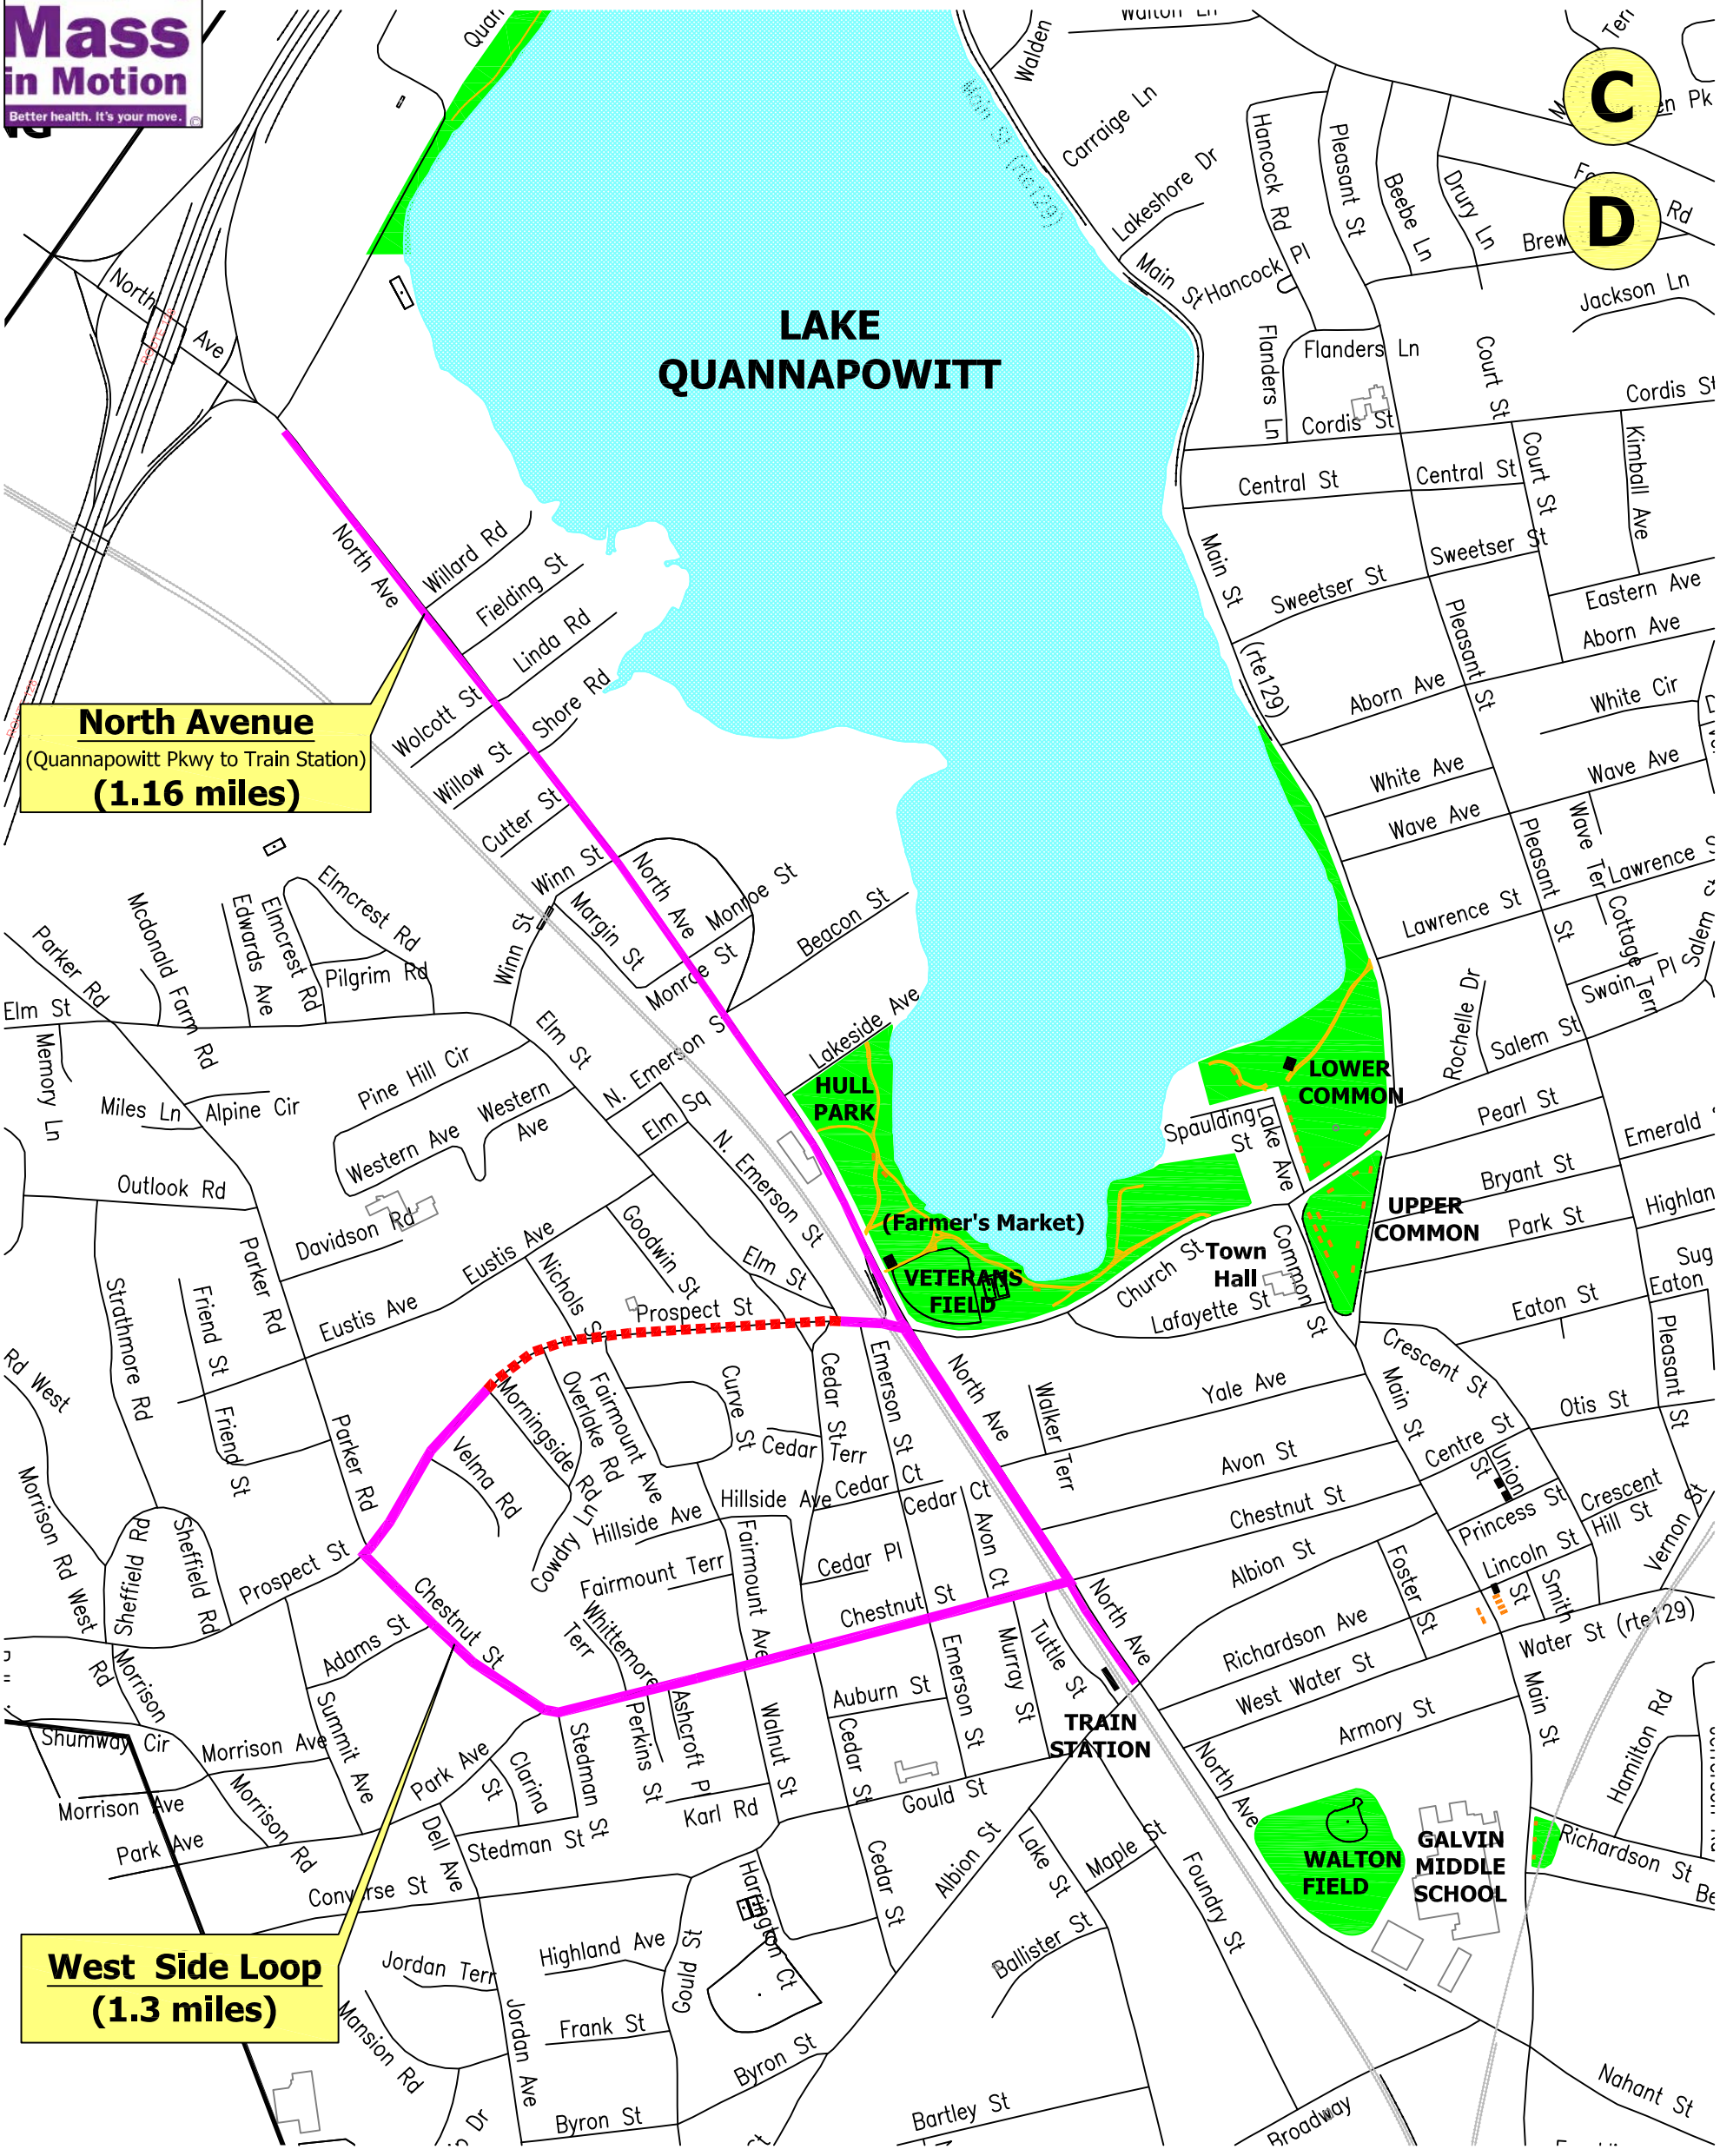

walk Wakefield

"Mass In Motion"

C

D

North Avenue
(Quannapoewitt Pkwy to Train Station)
(1.16 miles)

West Side Loop
(1.3 miles)

LAKE QUANNAPOEWITT

HULL PARK

VETERANS FIELD

LOWER COMMON

UPPER COMMON

Town Hall

WALTON FIELD

GALVIN MIDDLE SCHOOL

TRAIN STATION